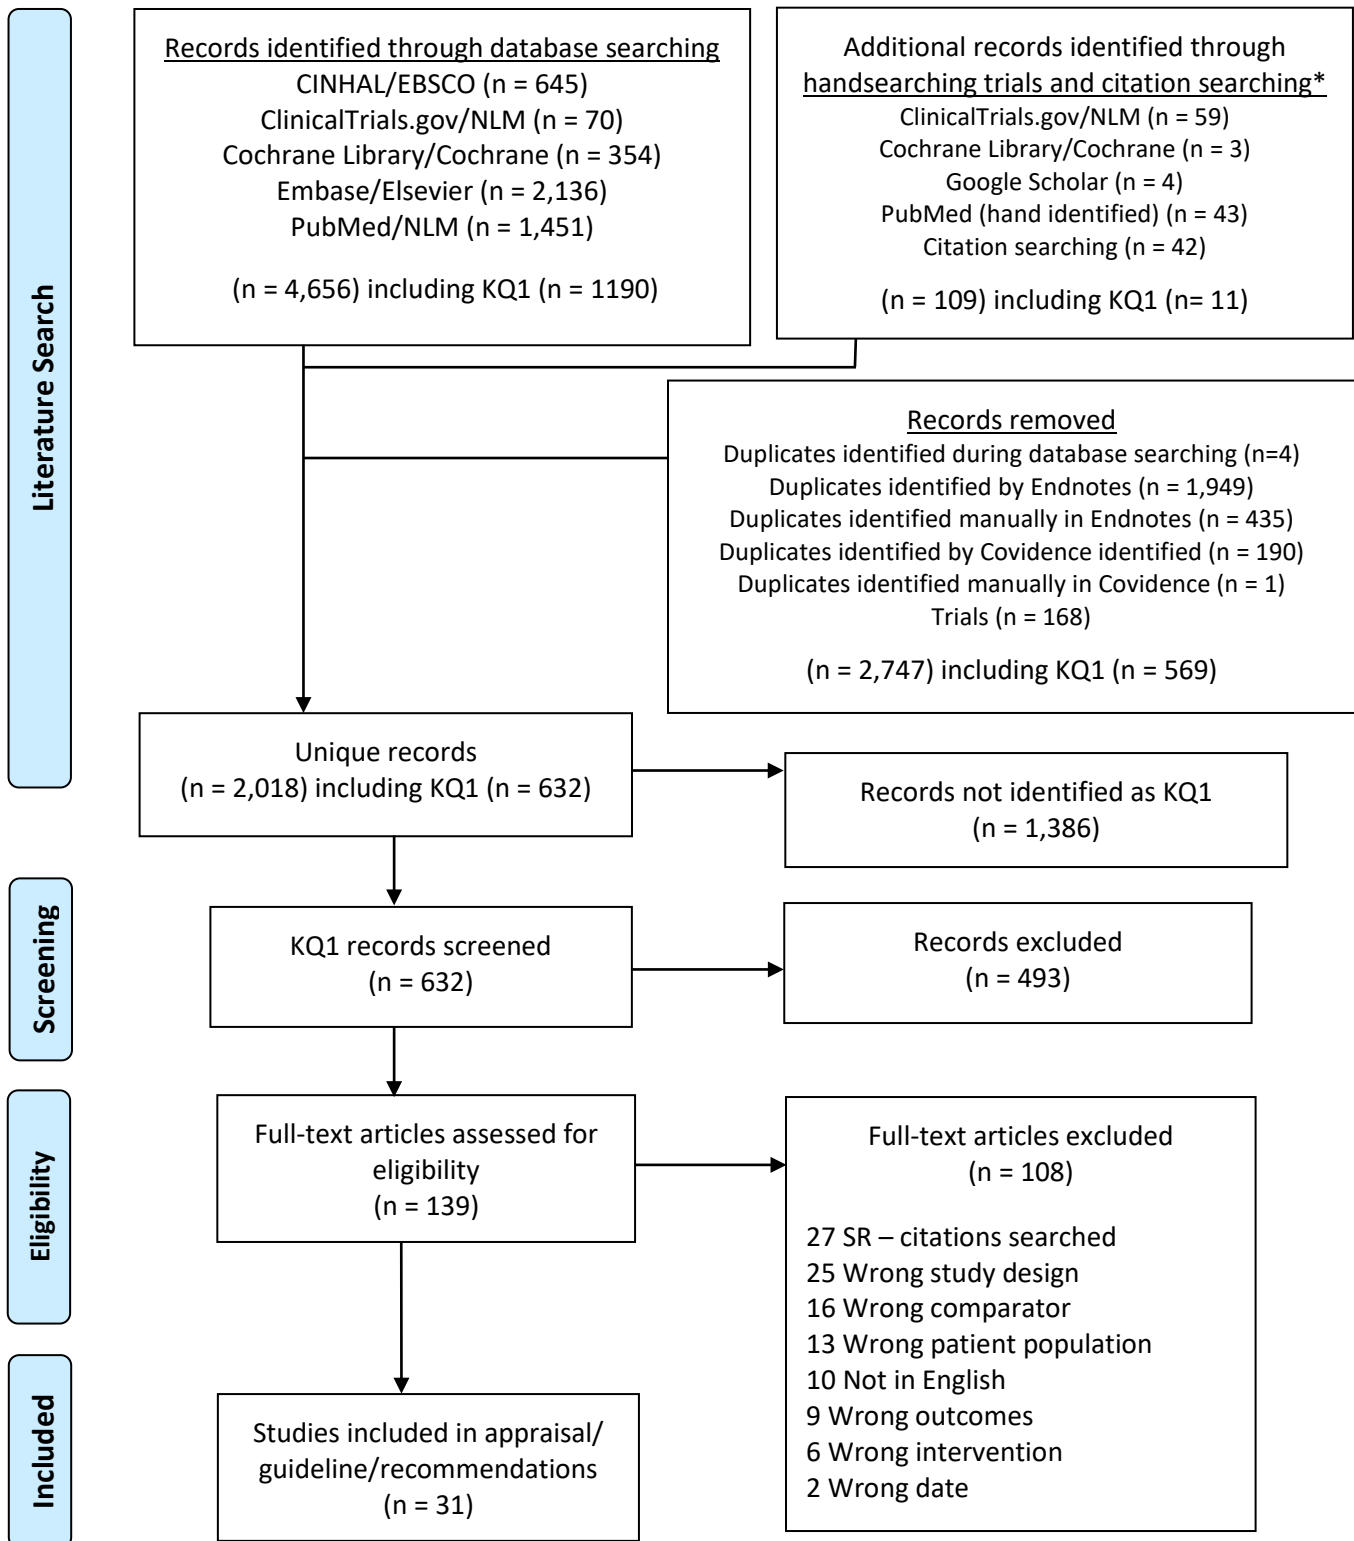

Guidelines for the Management of Hiatal Hernia PRISMA Flow Diagram – KQ1

(Updated 7/14/23)

* See Literature Searches Summary document for details.

Guidelines for the Management of Hiatal Hernia PRISMA Flow Diagram – KQ2

(Updated 7/14/23)

* See Literature Searches Summary document for details.

Guidelines for the Management of Hiatal Hernia PRISMA Flow Diagram – KQ3

(Updated 7/14/23)

* See Literature Searches Summary document for details.

Guidelines for the Management of Hiatal Hernia

PRISMA Flow Diagram – KQ4

(Updated 7/14/23)

* See Literature Searches Summary document for details.