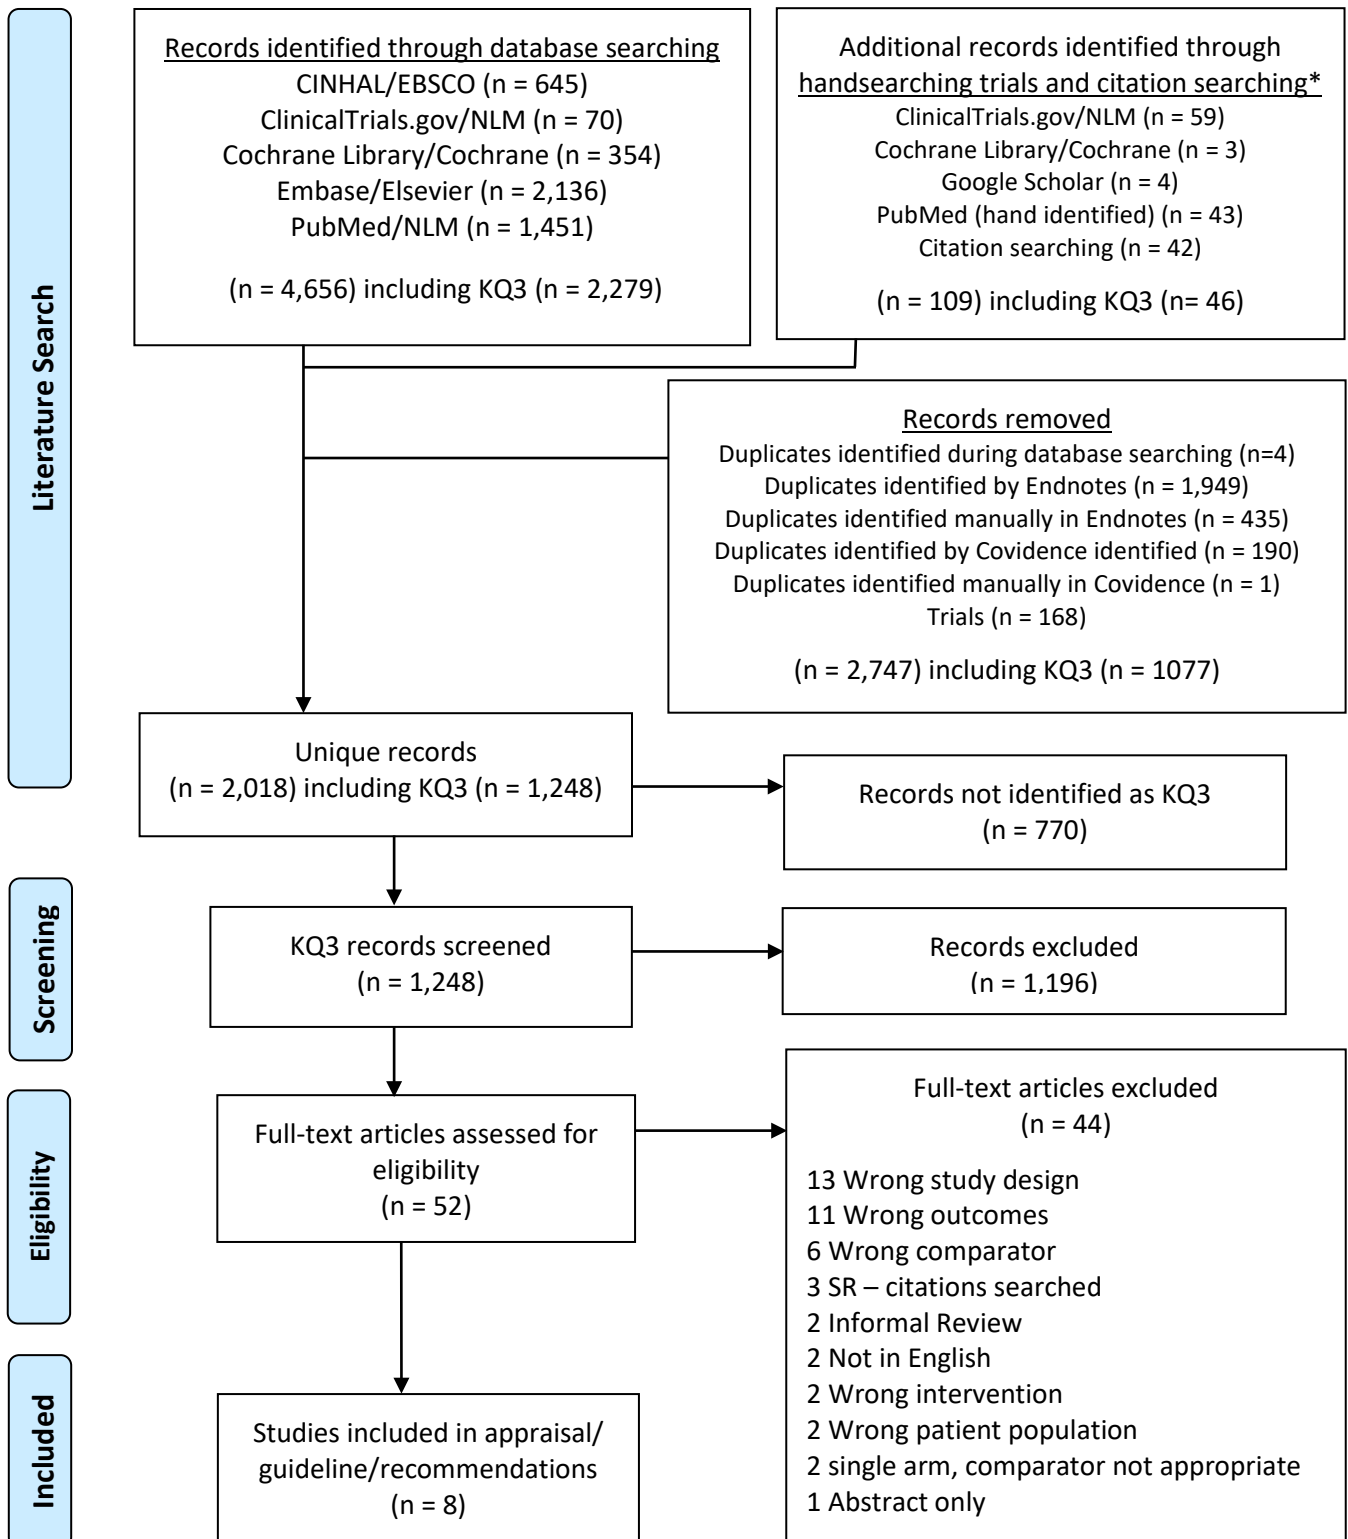

Guidelines for the Management of Hiatal Hernia PRISMA Flow Diagram – KQ1

(Updated 7/14/23)

* See Literature Searches Summary document for details.

Guidelines for the Management of Hiatal Hernia PRISMA Flow Diagram – KQ2

(Updated 7/14/23)

* See Literature Searches Summary document for details.

Guidelines for the Management of Hiatal Hernia PRISMA Flow Diagram – KQ3

(Updated 7/14/23)

* See Literature Searches Summary document for details.

Guidelines for the Management of Hiatal Hernia

PRISMA Flow Diagram – KQ4

(Updated 7/14/23)

* See Literature Searches Summary document for details.