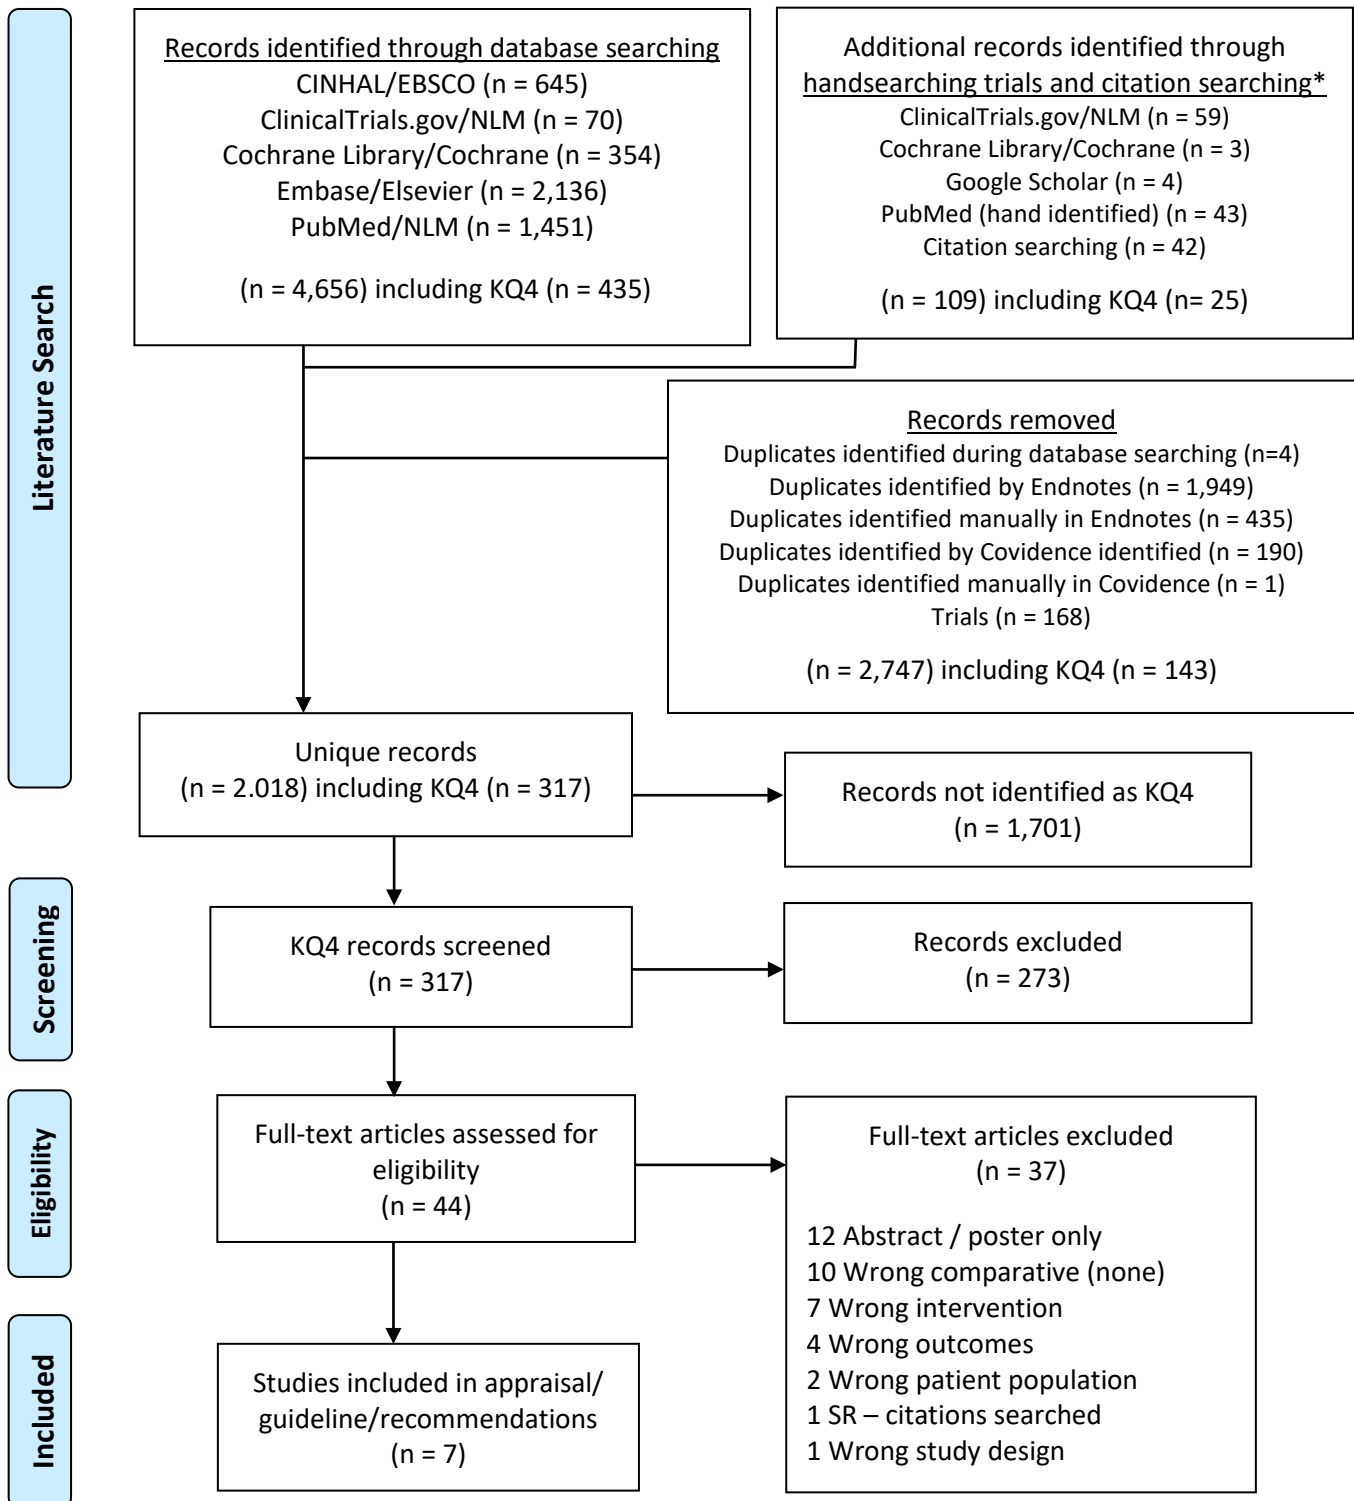

Guidelines for the Management of Hiatal Hernia PRISMA Flow Diagram – KQ1

(Updated 7/14/23)

* See Literature Searches Summary document for details.

Guidelines for the Management of Hiatal Hernia PRISMA Flow Diagram – KQ2

(Updated 7/14/23)

* See Literature Searches Summary document for details.

Guidelines for the Management of Hiatal Hernia PRISMA Flow Diagram – KQ3

(Updated 7/14/23)

* See Literature Searches Summary document for details.

Guidelines for the Management of Hiatal Hernia

PRISMA Flow Diagram – KQ4

(Updated 7/14/23)

* See Literature Searches Summary document for details.