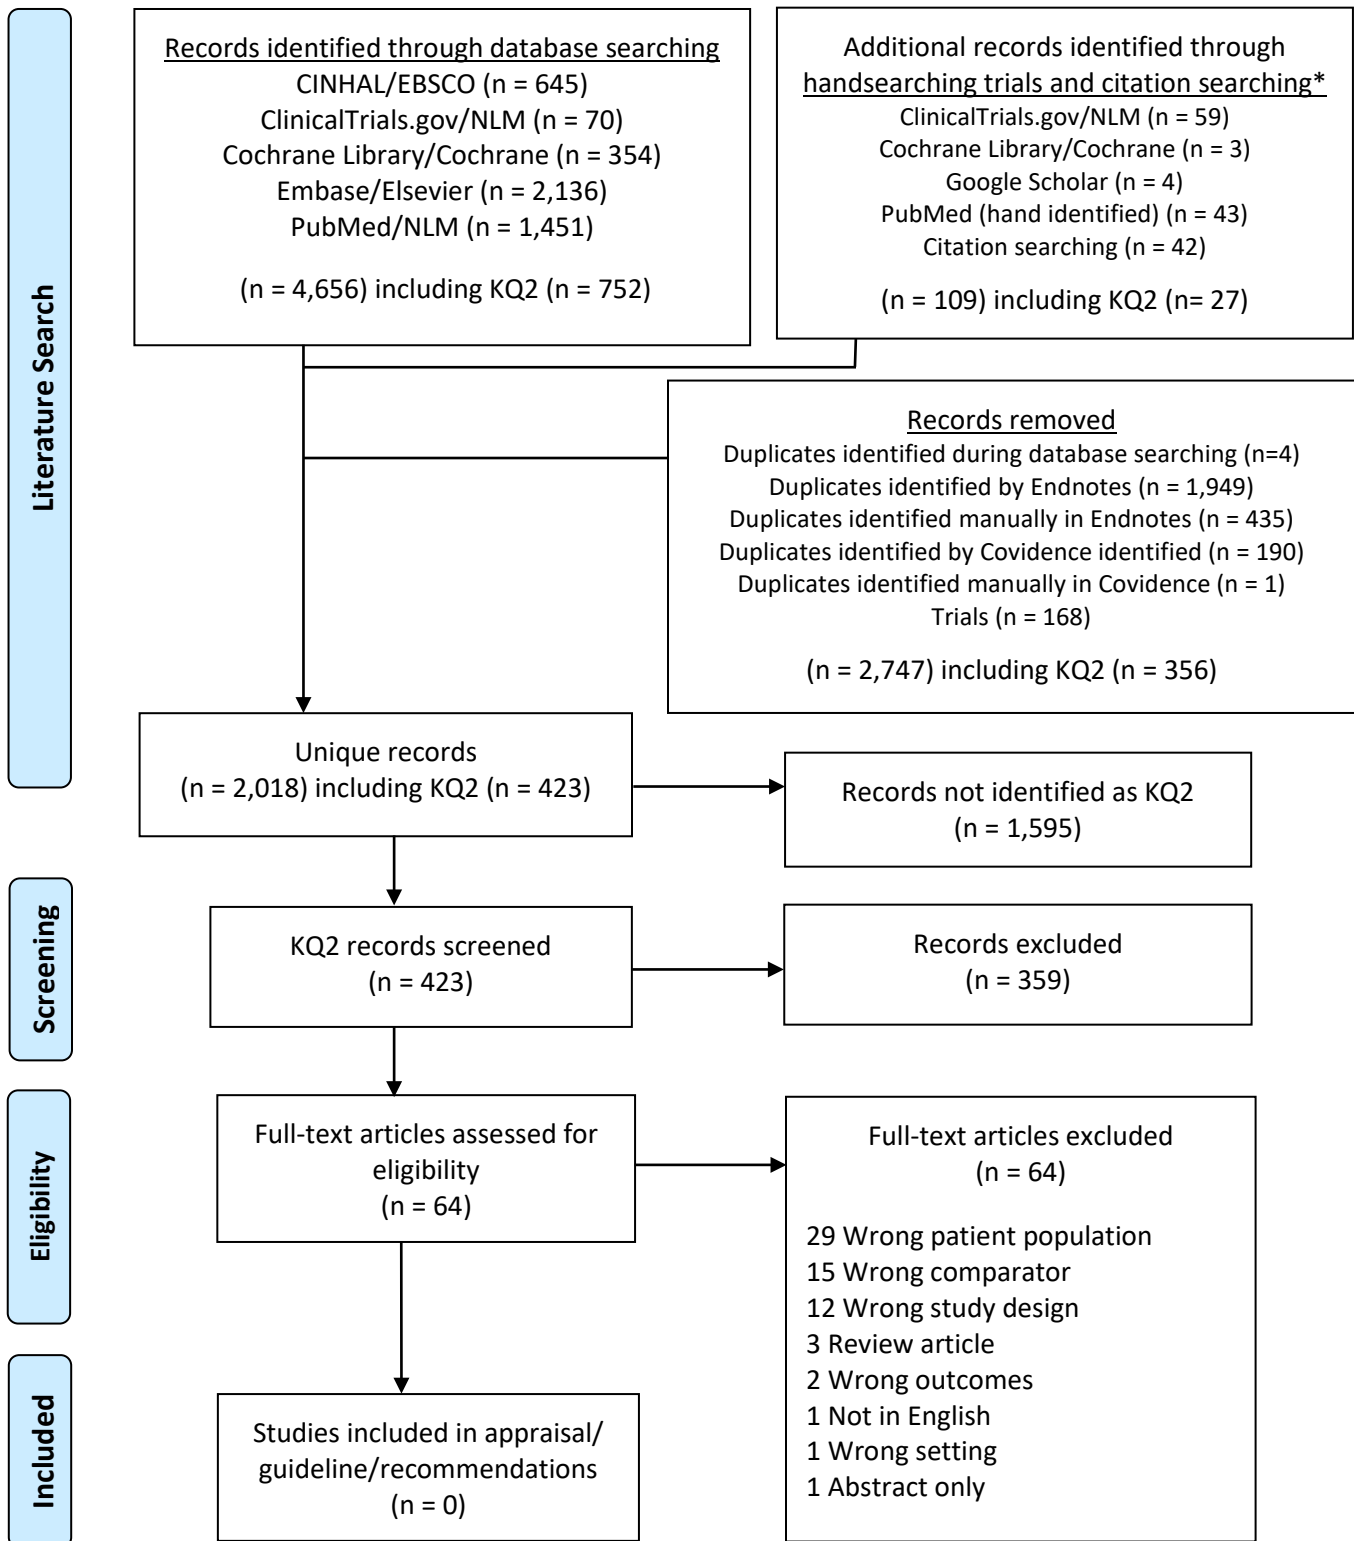

Guidelines for the Management of Hiatal Hernia PRISMA Flow Diagram – KQ1

(Updated 7/14/23)

* See Literature Searches Summary document for details.

Guidelines for the Management of Hiatal Hernia PRISMA Flow Diagram – KQ2

(Updated 7/14/23)

* See Literature Searches Summary document for details.

Guidelines for the Management of Hiatal Hernia PRISMA Flow Diagram – KQ3

(Updated 7/14/23)

* See Literature Searches Summary document for details.

Guidelines for the Management of Hiatal Hernia

PRISMA Flow Diagram – KQ4

(Updated 7/14/23)

* See Literature Searches Summary document for details.